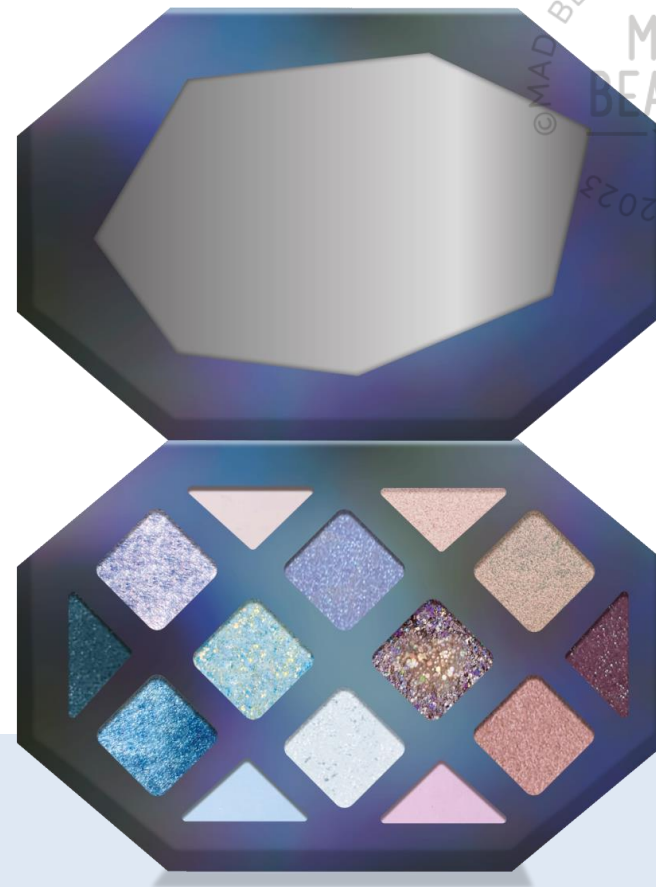

DFFG103906
Frozen Brush Trio

FACIAL
ICE WAND

DFFG103856
Frozen Tone & Cool Facial Ice Wand

BATH FIZZER

DFFG103878
Frozen Crystal Bath Fizzer

BRUSH TRIO

DFFG103906
Frozen Brush Trio

EYESHADOW
PALETTE